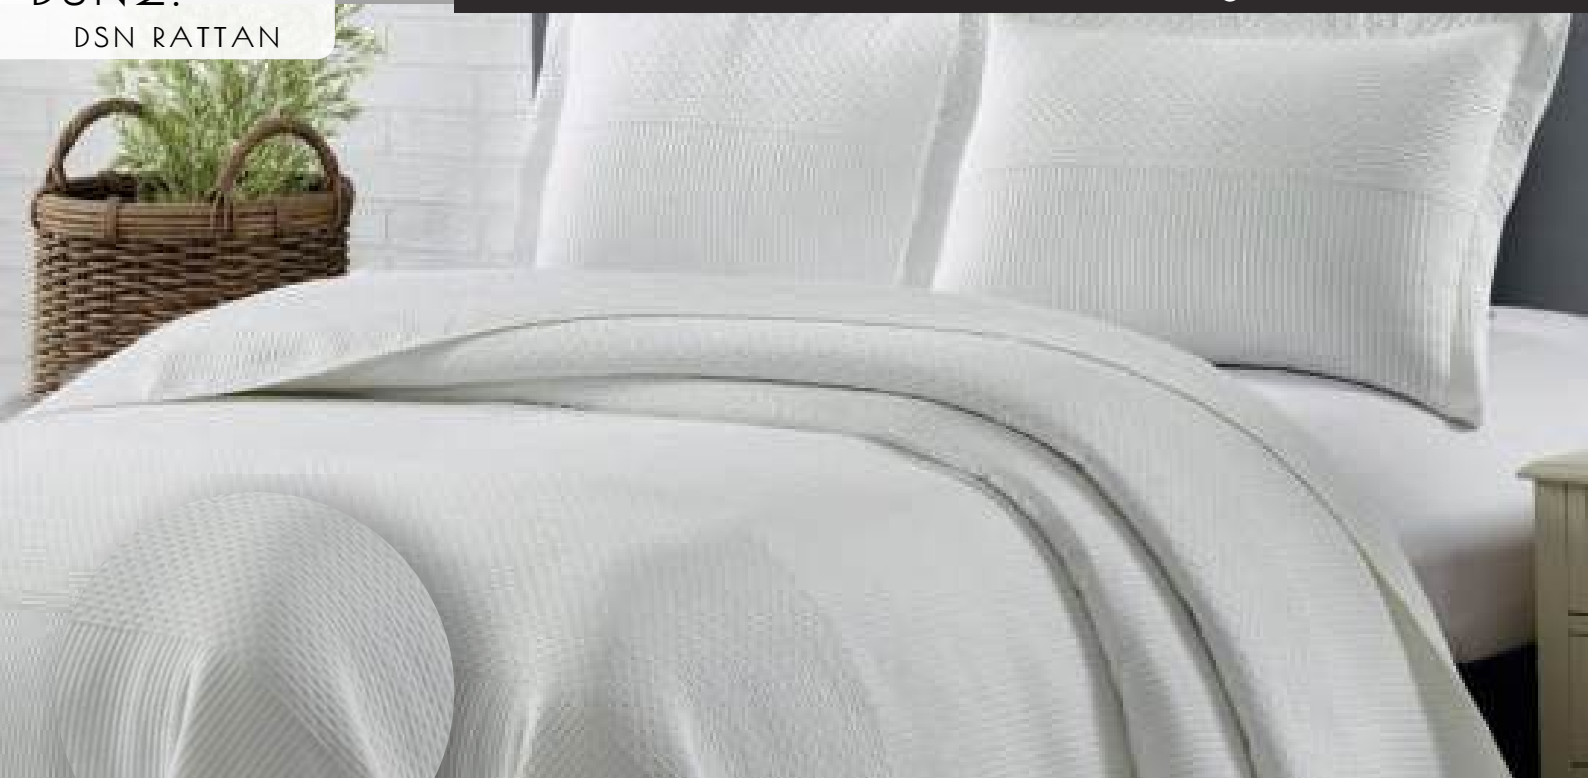

ETERNITY JACQUARD

DSN2:
DSN RATTAN